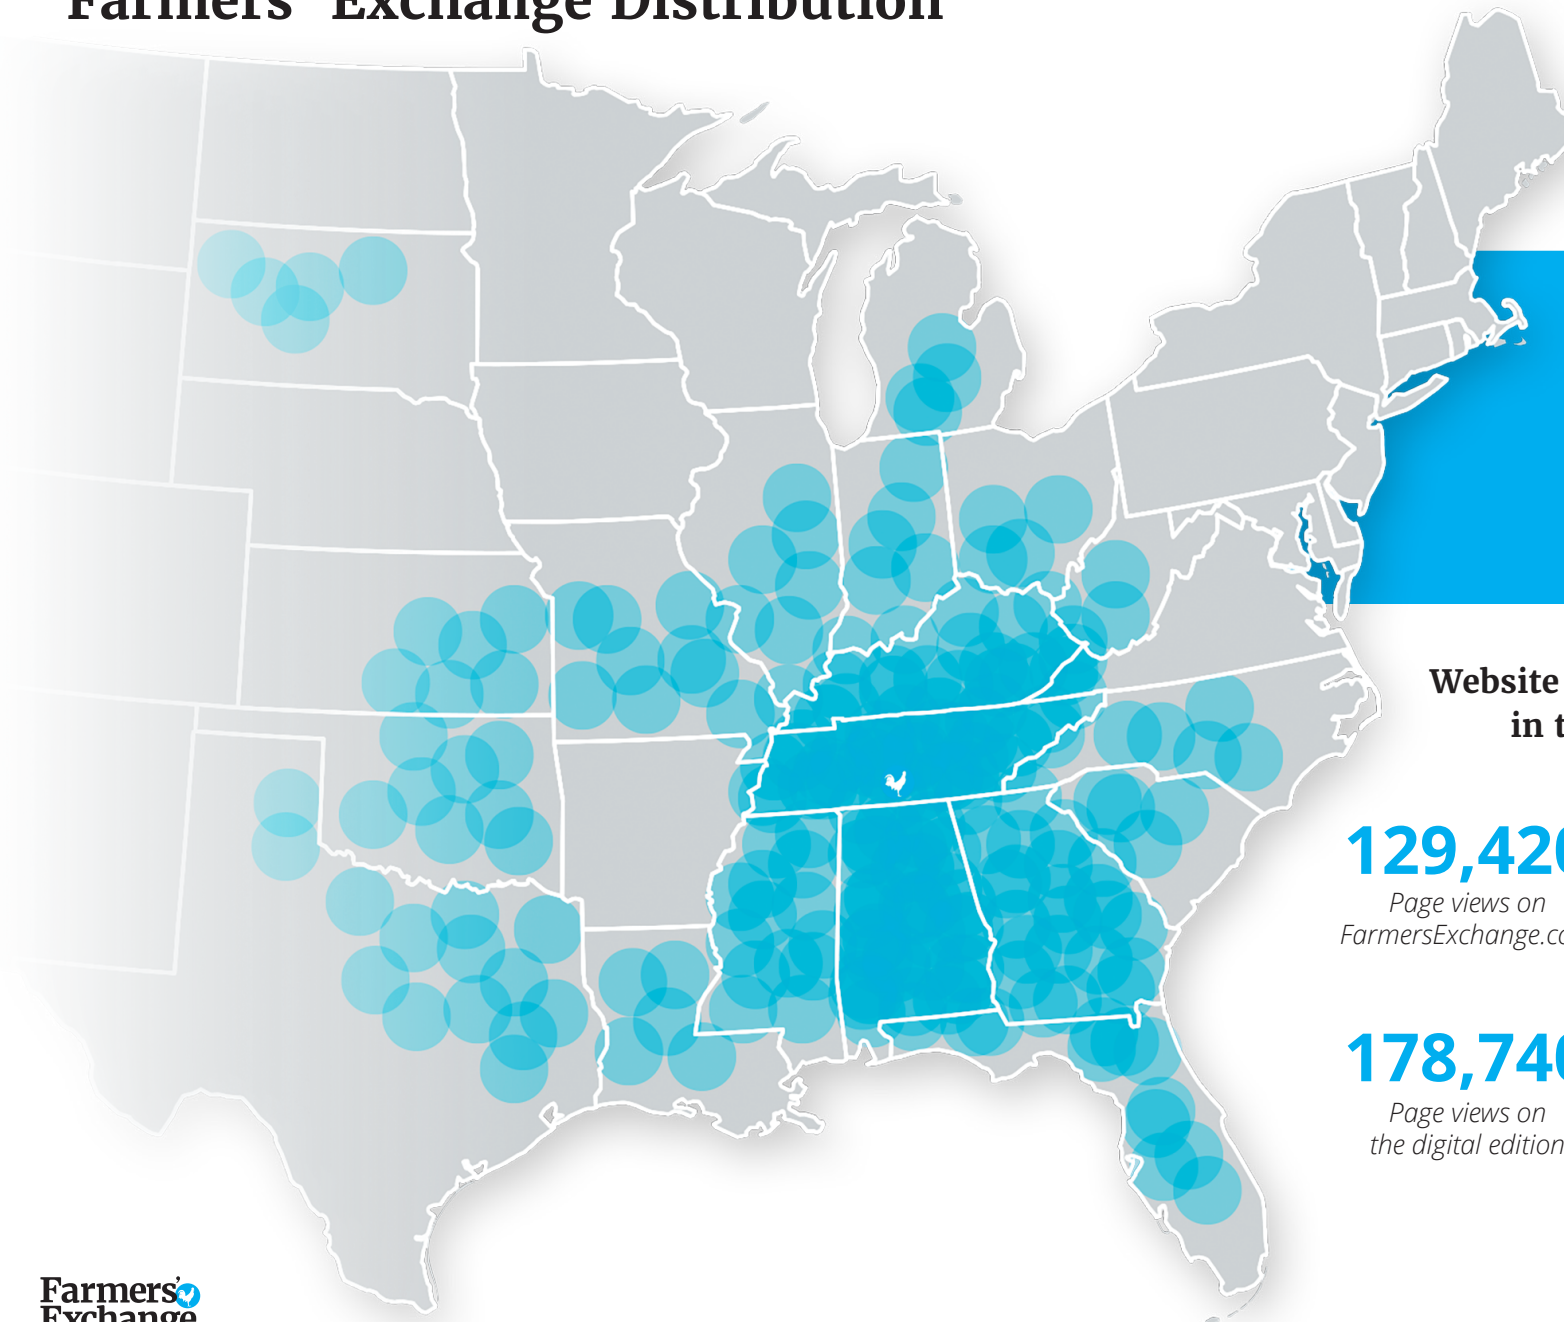

Farmers' Exchange Distribution

Members in our Top States

Tennessee	9,077
Alabama	6,087
Kentucky	4,417
Georgia	971
Mississippi	373

Website and Digital Edition in the past year...

129,420 **19,621**
Page views on FarmersExchange.com *Unique buyers on FarmersExchange.com*

178,740 **5,592**
Page views on the digital edition *Unique views of the digital edition*